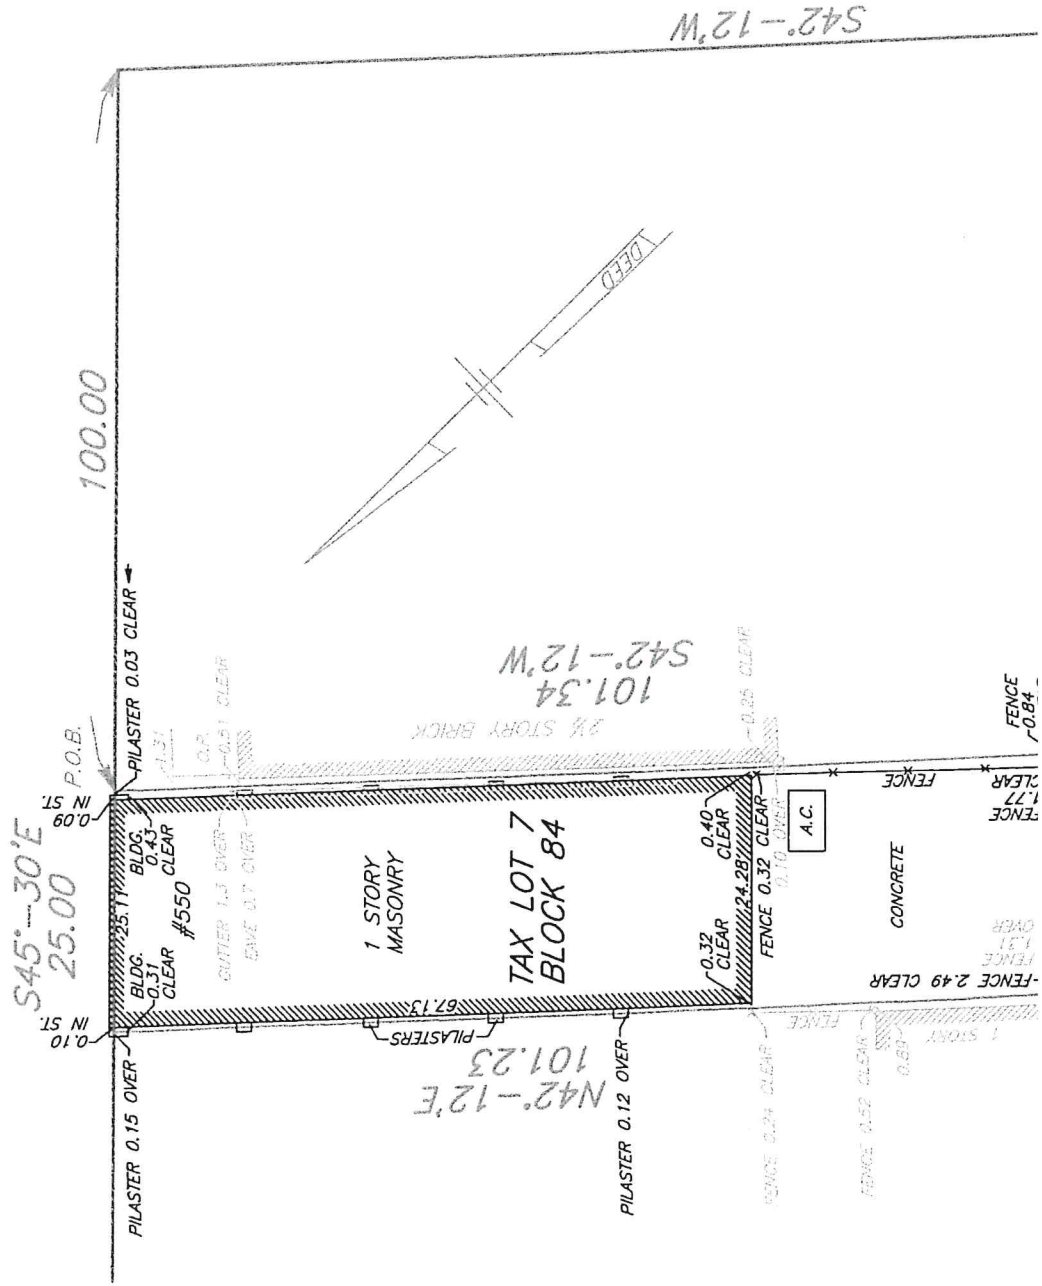

TITLE NO. 20ST1633

60° VALLEY BROOK AVENUE

PROPERTY LOCATION: 550 VALLEY BROOK AVENUE, LYNDHURST, NJ 07071-1932

BLOCK: 84 LOT: 7

LOT SIZE: 25' X 101'

BUILDING SQ. FT. 1700