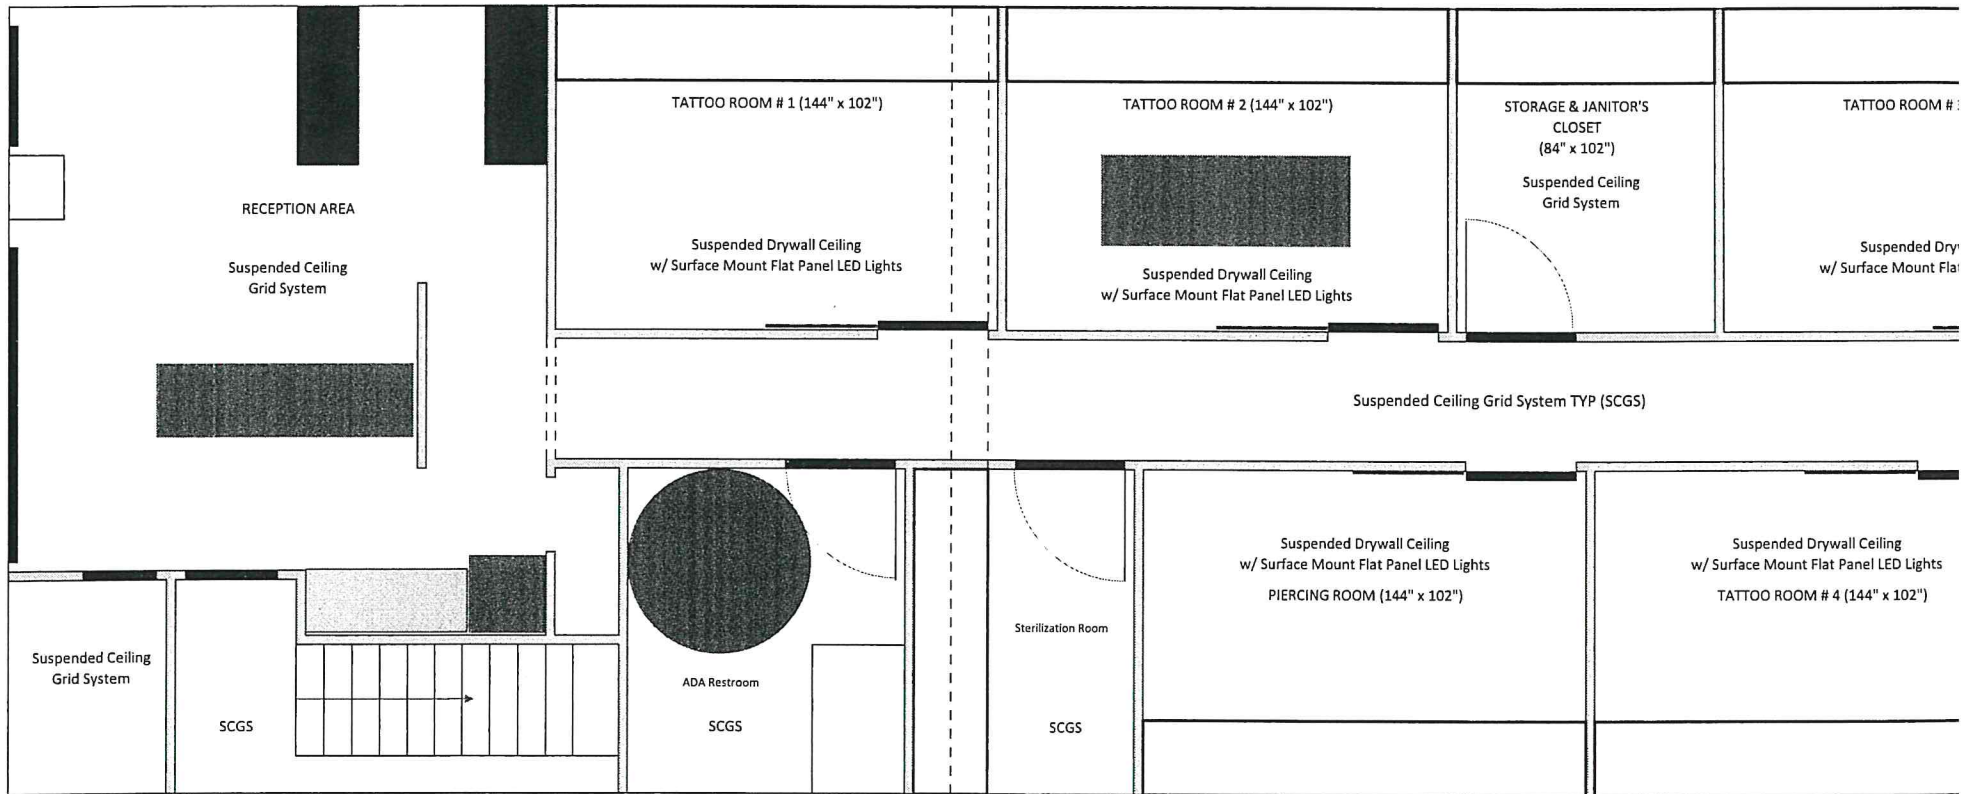

TITLE NO. 20ST1633

60° VALLEY BROOK AVENUE

PROPERTY LOCATION: 550 VALLEY BROOK AVENUE, LYNDHURST, NJ 07071-1932

BLOCK: 84 LOT: 7

LOT SIZE: 25' X 101'

BUILDING SQ. FT. 1700